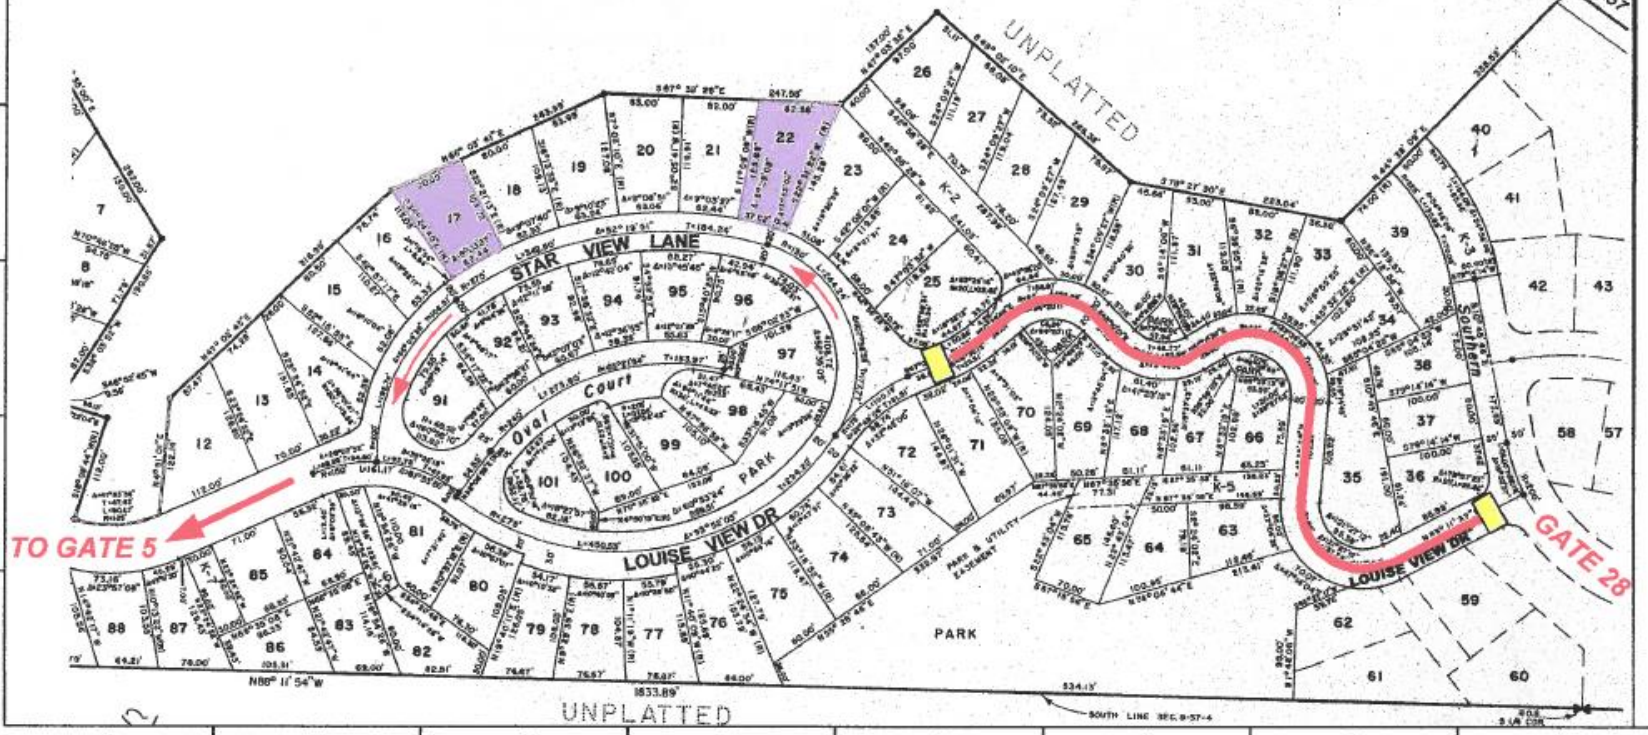

Sudden Valley

DIVISION 28

SEC. 8, T37N, R4E, W.M.
WHATCOM COUNTY, WASHINGTON

11/20/28

SCALE: 1"=100'
LOCAL MERIDIAN

Seasonal road closure of Louise View Drive to Southern Court starts November 19th.